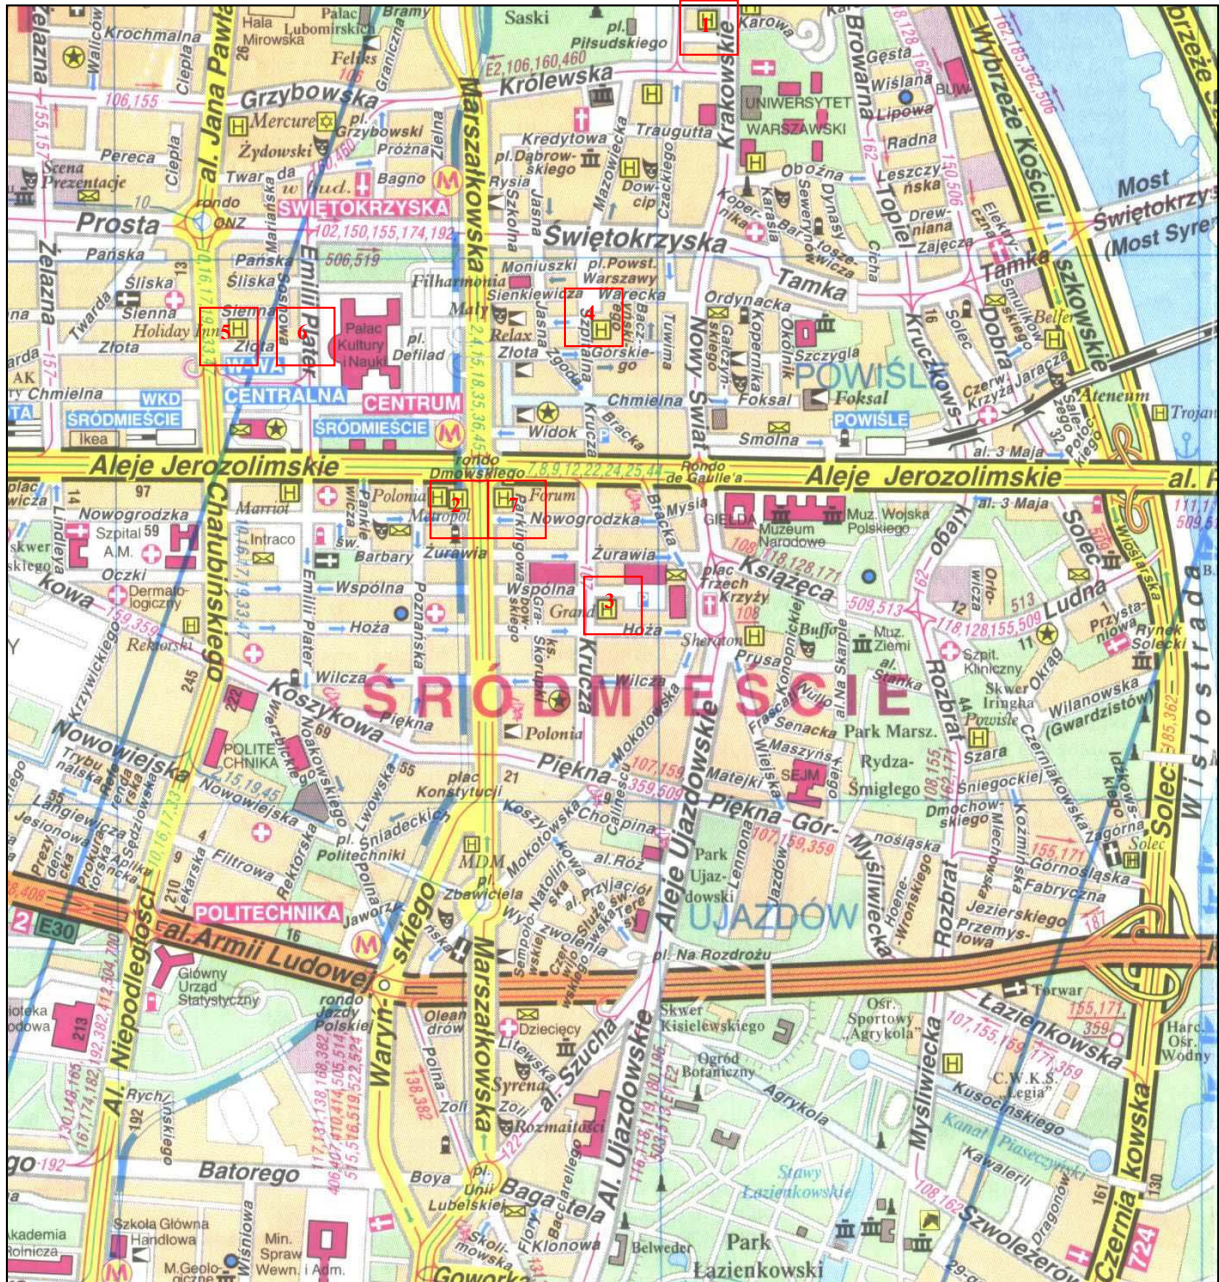

Map of the centre of Warsaw

- 1 – Hotel EUROPEJSKI
- 2 – Hotel METROPOL
- 3 – Hotel GRAND
- 4 – Hotel GROMADA
- 5 – Hotel HOLIDAY INN
- 6 – Hotel INTERCONTINENTAL WARSZAWA
- 7 – Hotel NOVOTEL WARSZAWA CENTRUM

Direction to CIOP-PIB
(Meeting place)